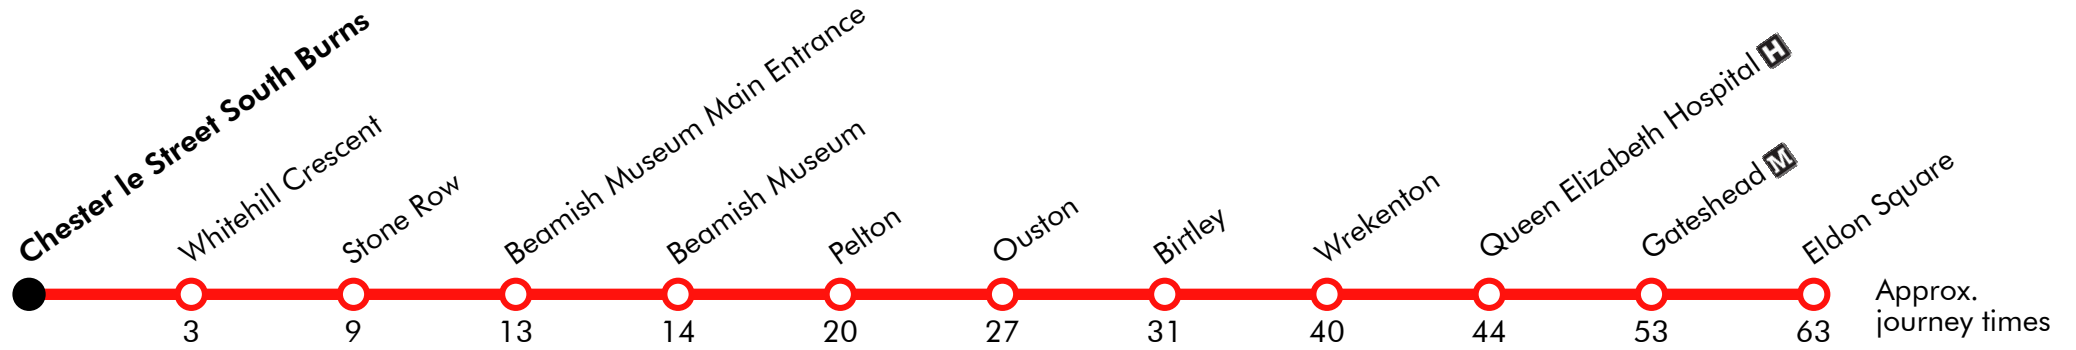

28

Chester-le-Street - Newcastle

Effective from: 24/07/2022

Go North East

Monday to Friday

Chester Le Street	0605	0705	0813	0913		13		1513	1618	1723	1820
Pelton Fell	0608	0708	0816	0916		16		1516	1621	1726	1823
Stone Row	0614	0714	0822	0922		22		1522	1627	1732	1829
Beamish Museum Entrance				0927	Then at these mins. past the hour	27	until	1527	1632	1737	
Beamish Museum	0619	0719	0827	0928		28		1528	1633	1738	1835
Pelton	0624	0725	0833	0934		34		1534	1639	1744	1841
Ouston	0631	0732	0840	0941		41		1541	1646	1751	1848
Birtley	0636	0737	0845	0946		46		1546	1651	1756	1853
Wrekenton	0644	0746	0854	0955		55		1555	1700	1805	1902
Queen Elizabeth Hospital	0647	0750	0858	0959		59		1559	1704	1809	1906
Gateshead Interchange	0656	0800	0908	1009	09	1609	1714	1819	1916		
Newcastle Eldon Square	0705	0815	0918	1019	19	1619	1724	1829	1926		

Via: Chester le Street South Burns, B6313, Stone Row, West Pelton, Station Lane, St. Pauls Terrace, Beamish Museum Entrance, Station Road, Victoria Terrace, High Handenhold, The Parade, Front Street, Ouston Lane, Station Lane, Durham Road, Newcastle Bank, Long Bank, High Street, Old Durham Road, High West Street, West Street, A184, John Dobson Street, St Mary's Place, Percy Street

Via: Percy Street, Newgate Street, St Nicholas Street, Wellington Street, West Street, High West Street, Old Durham Road, Sherriffs Highway, Old Durham Road, High Street, Long Bank, Durham Road, Station Lane, Ouston Lane, South View, Front Street, The Parade, High Handenhold, Victoria Terrace High Handenhold, Station Road, Beamish Museum Entrance, St. Pauls Terrace, Stone Row, Newbridge Banks, B6313, Chester le Street South Burns

Sunday

Newcastle Eldon Square	1010	Then at these mins. past the hour	10	until	1810	1915	2020	2105	2210	2315
Gateshead Interchange	1020		20		1820	1924	2029	2114	2219	2324
Low Fell	1029		29		1829	1933	2038	2122	2227	2332
Team Valley Sainsburys	1035		35		1835	1939	2044	2128	2233	2338
Kibblesworth	1041		41		1841	1945	2050	2134	2239	2344