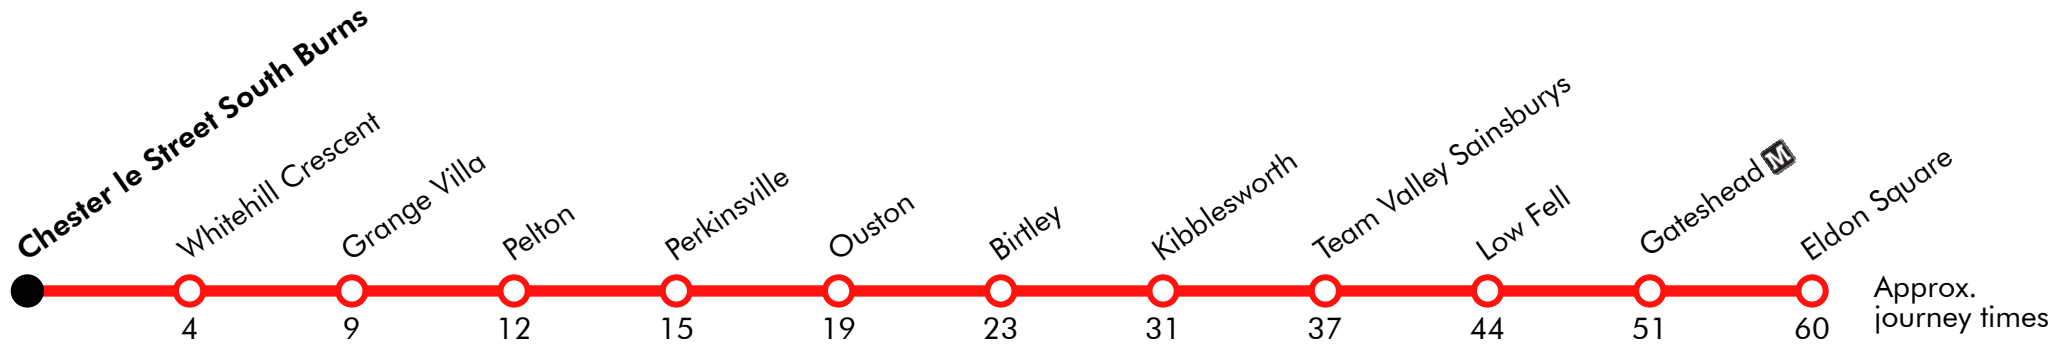

Sunday

Newcastle Eldon Square	0920		20		1620	1720	1820
Gateshead Interchange	0930		30		1630	1730	1830
Queen Elizabeth Hospital	0937		37		1637	1737	1837
Wrekenton	0940	Then at these mins. past the hour	40	until	1640	1740	1840
Birtley	0947		47		1647	1747	1847
Ouston	0951		51		1651	1751	1851
Pelton	0958		58		1658	1758	1858
Beamish Museum	1004		04		1704	1804	1904
Beamish Museum Entrance	1005		05		1705		
Stone Row	1009		09		1709	1809	1909
Pelton Fell	1014		14		1714	1814	1914
Chester Le Street	1018		18		1718	1818	1918

Via: Percy Street, Newgate Street, St Nicholas Street, Wellington Street, West Street, High West Street, Old Durham Road, Sherriffs Highway, Old Durham Road, High Street, Long Bank, Durham Road, Station Lane, Ouston Lane, South View, Front Street, The Parade, High Handenhold, Victoria Terrace High Handenhold, Station Road, Beamish Museum Entrance, St. Pauls Terrace, Stone Row, Newbridge Banks, B6313, Chester le Street South Burns

28B

Chester-le-Street - Kibblesworth - Newcastle

Go North East

Effective from: 24/07/2022

Monday to Friday

Chester Le Street	1920	2020	2120	2225
Pelton Fell	1924	2024	2124	2229
Grange Villa	1929	2029	2129	2234
Pelton	1932	2032	2132	2237
Perkinsville	1935	2035	2135	2240
Ouston	1939	2039	2139	2244
Birtley	1943	2043	2143	2248
Kibblesworth	1951	2051	2151	2256
Team Valley Sainsburys	1957	2057	2157	2302
Low Fell	2004	2104	2204	2309
Gateshead Interchange	2011	2111	2211	2316
Newcastle Eldon Square	2020	2120	2220	2325

Sunday

Newcastle Eldon Square	1010	Then at these mins. past the hour	10	until	1810	1915	2020	2105	2210	2315
Gateshead Interchange	1020		20		1820	1924	2029	2114	2219	2324
Low Fell	1029		29		1829	1933	2038	2122	2227	2332
Team Valley Sainsburys	1035		35		1835	1939	2044	2128	2233	2338
Kibblesworth	1041		41		1841	1945	2050	2134	2239	2344