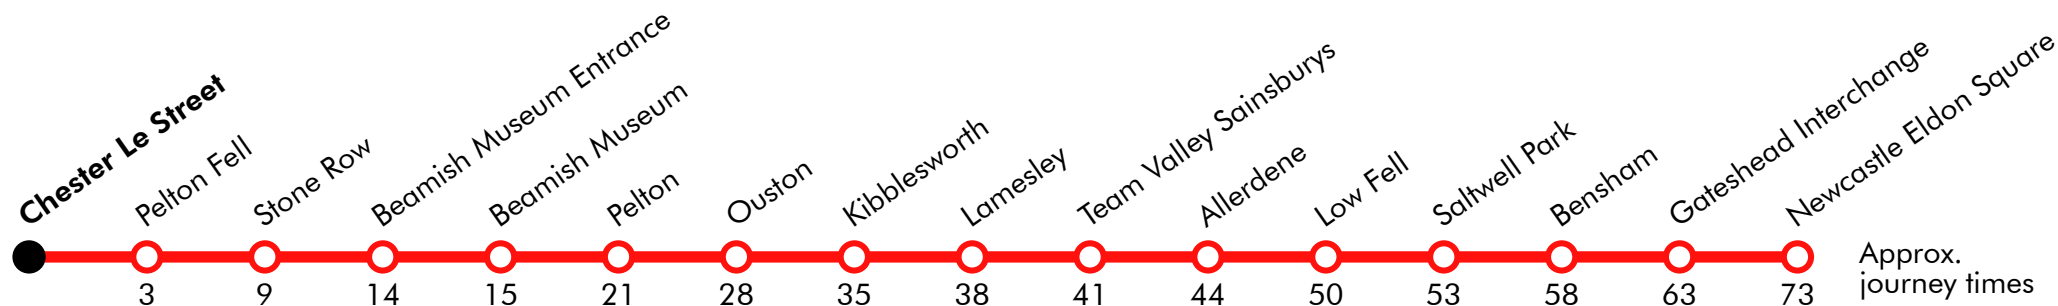

29

Chester le Street - Kibblesworth - Low Fell - Gateshead

Effective from: 24/07/2022

Go North East

Monday to Friday

Notes:	C											C
Chester le Street South Burns	....	....	0735	0843	0943		43		1543	1648	1753	....
Whitehill Crescent	....	....	0738	0846	0946		46		1546	1651	1756	....
Stone Row	....	....	0744	0852	0952		52		1552	1657	1802	....
Beamish Museum Main Entrance	....	....			0957		57		1557	1702	1807	....
Beamish Museum	....	....	0749	0857	0958		58		1558	1703	1808	....
Pelton	....	....	0755	0903	1004		04		1604	1709	1814	....
Ouston	....	....	0802	0910	1011	Then	11		1611	1716	1821	....
Kibblesworth	0640	0710	0809	0917	1018	at	18		1618	1723	1828	1919
Lamesley	0643	0713	0812	0920	1021	these	21		1621	1726	1831	1922
Team Valley Sainsburys	0646	0716	0815	0923	1024	mins.	24	until	1624	1729	1834	1925
Allerdene	0649	0719	0818	0926	1027	past	27		1627	1732	1837	1928
Low Fell		0725	0824	0932	1033	the	33		1633	1738	1843	
Low Fell	0654					hour						1933
Saltwell Park	0657	0728	0827	0935	1036		36		1636	1741	1846	1936
Bensham Whitehall Road	0702	0733	0832	0940	1041		41		1641	1746	1851	1941
Gateshead		0738	0837	0945	1046		46		1646	1751	1856	
Eldon Square		0751	0852	0955	1056		56		1656	1801	1906	
Gateshead Interchange	0707	....	....	....	....		....		....	....	....	1946

C Operated by Gateshead Central Taxis