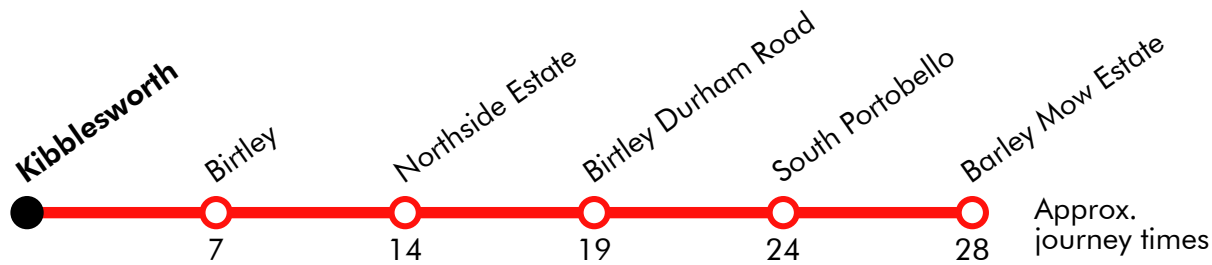

# TB14 Kibblesworth - Birtley - Northside Estate - Barley Mow Gateshead Central Taxis

Effective from: 24/07/2022

## Monday to Friday

Kibblesworth	0935	Then at these mins. past the hour	35 42 49 54 59 03	until	1435	1535	1635
Birtley	0942				1442	1542	1642
Northside Estate	0949				1449	1549	1649
Birtley Durham Road	0954				1454	1554	1654
South Portobello	0959				1459	1559	1659
Barley Mow Estate	1003				1503	1603	1703

Via: The Crescent, Front Street, Lamesley Road, Durham Road, Fell Bank, Portmeads Road, Northside Est, Mount Pleasant Road, Durham Road, Harras Bank, Birtley Lane, Glenluce, Renfrew Place, Dorset Avenue

Via: Dorset Avenue, Pembroke Avenue, Birtley Lane, Durham Road, Northside Est, Blackfell Way, Portmeads Road, Fell Bank, Birtley Lane, Durham Road, Lamesley Road, Coronation Terrace, The Crescent